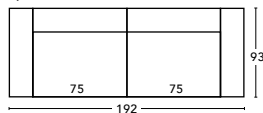

MATERIALS

Frame	Beuken (beech) / Birch-tree pine
Zitting / Seat	Nosag (metal springs)
Poten / Legs	Beuken (beech)
Back Filling	Foam 4 cm- T2538
Seat Filling	Foam 10 cm -T2838

MATEN / MEASUREMENTS

3 seat sofa 2 arms

2,5 seat sofa 2 arms

2 seat sofa 2 arms

1 seater