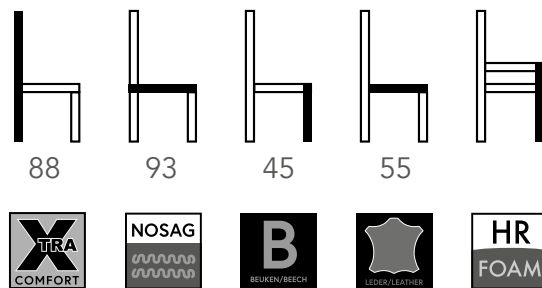

MATERIALS

Frame	Beuken (beech) / Birch-tree pine
Zitting / Seat	Nosag (metal springs)
Poten / Legs	Beuken (beech)
Back Filling	Foam 4 cm- T2538
Seat Filling	Foam 10 cm -T2838

MATEN / MEASUREMENTS

3 seat sofa 2 arms

2,5 seat sofa 2 arms

2 seat sofa 2 arms

1 seater