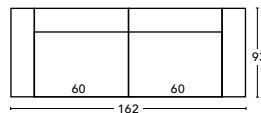

MATERIALS

Frame	Beuken (beech) / Birch-tree pine
Zitting / Seat	Nosag (metal springs)
Poten / Legs	Beuken (beech)
Back Filling	Foam 4 cm- T2538
Seat Filling	Foam 10 cm -T2838

MATEN / MEASUREMENTS

3 seat sofa 2 arms

2,5 seat sofa 2 arms

2 seat sofa 2 arms

1 seater