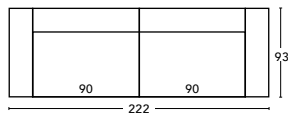

MATERIALS

Frame	Beuken (beech) / Birch-tree pine
Zitting / Seat	Nosag (metal springs)
Poten / Legs	Beuken (beech)
Back Filling	Foam 4 cm- T2538
Seat Filling	Foam 10 cm -T2838

MATEN / MEASUREMENTS

3 seat sofa 2 arms

2,5 seat sofa 2 arms

2 seat sofa 2 arms

1 seater