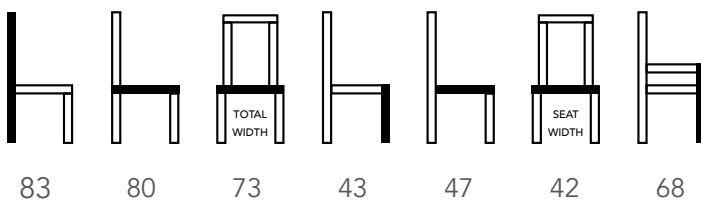

GATSBY

Technical information

Extra images

MATEN / MEASUREMENTS

EXTRA INFO

MATERIALS

Frame info	Beech or pine wood and chipboard or MDF
Seat info	Nosag springs, polyether foam 30kg/m ³ (thickness 15 cm)
Back info	Elastic band, polyether foam 30kg/m ³ (thickness 6 cm)

PACKING

Package	KARTON
Nr. of pcs	1
Size of package	90X85X90 CM
Weight package	20 kg