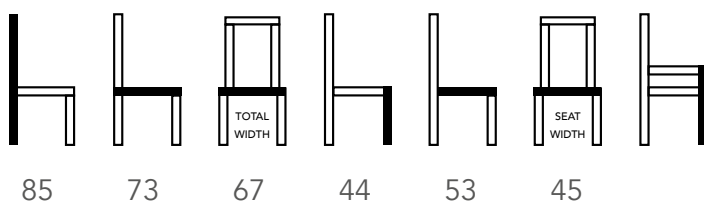

PRINCE

Technical information

Extra images

MATEN / MEASUREMENTS

EXTRA INFO

MATERIALS

Frame	Beech, pine
Zitting / Seat	Elastic band
Poten / Legs	Beuken/Beech
Back Filling	T2538-3cm
Seat Filling	T2538-3cm

PACKING

Package	KARTON
Nr. of pcs	1
Size of package	80x70x72 CM
Weight package	10 kg