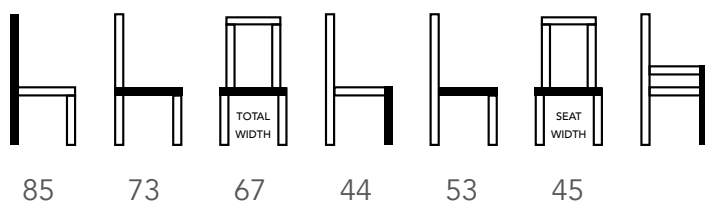

Extra images

### MATEN / MEASUREMENTS

### PACKING

<b>Package</b>	KARTON
<b>Nr. of pcs</b>	1
<b>Size of package</b>	65x75x70 CM
<b>Weight package</b>	16 kg