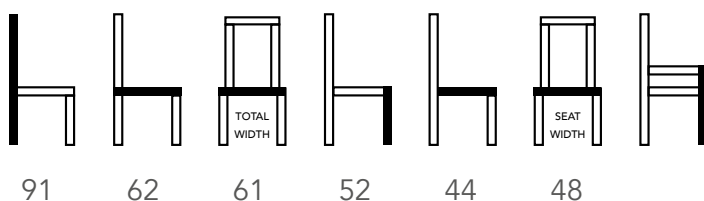

Extra images

### MATEN / MEASUREMENTS

### PACKING

<b>Package</b>	KARTON
<b>Nr. of pcs</b>	1
<b>Size of package</b>	92x67x72 cm
<b>Weight package</b>	14 KG