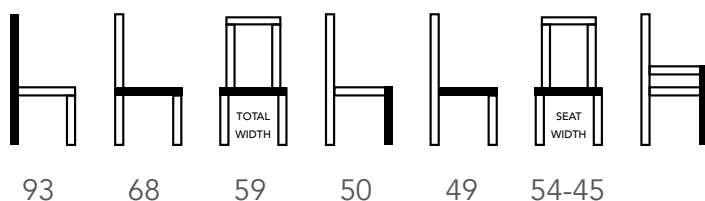

ROSE

Technical information

Extra images

MATEN / MEASUREMENTS

EXTRA INFO

MATERIALS

Frame	Beuken (beech)/ eiken (oak)
Zitting / Seat	Nosag (metal springs)
Poten / Legs	Beuken (beech)/ eiken (oak)
Back Filling	30 HR 25/065; 20 HR 25/065
Seat Filling	60 HR 40/150; 10 30/130

PACKING

Package	KARTON
Nr. of pcs	2
Size of package	107x88x62 cm
Weight package	23,6 KG