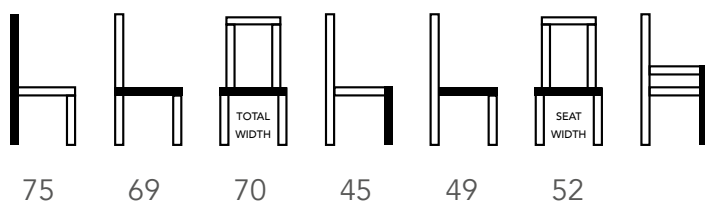

Extra images

MATEN / MEASUREMENTS

EXTRA INFO

MATERIALS

Frame	OSB, pine, beech, hardboard
Zitting / Seat	Nosag (metal springs)
Poten / Legs	Metal Bluesteel
Back Filling	T2838- 6cm
Seat Filling	T2538- 3cm + 40375-2cm

PACKING

Package	KARTON
Nr. of pcs	2
Size of package	75x75x51 cm
Weight package	30 KG