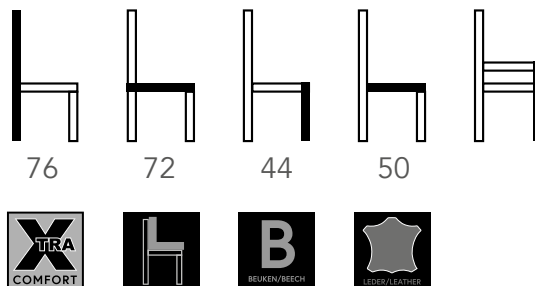

CABANA

Technical information

MATERIALS

Frame	wood, plywood/OSB
Zitting / Seat	wood, plywood/OSB, chipboard
Poten / Legs	Beuken / Beech
Back Filling	2538 - 2cm + 2538 - 1cm
Seat Filling	2838 - 10cm + 2238 - 1cm

MATEN / MEASUREMENTS

Cabana Sofa 120

Cabana Sofa 150

1 seater